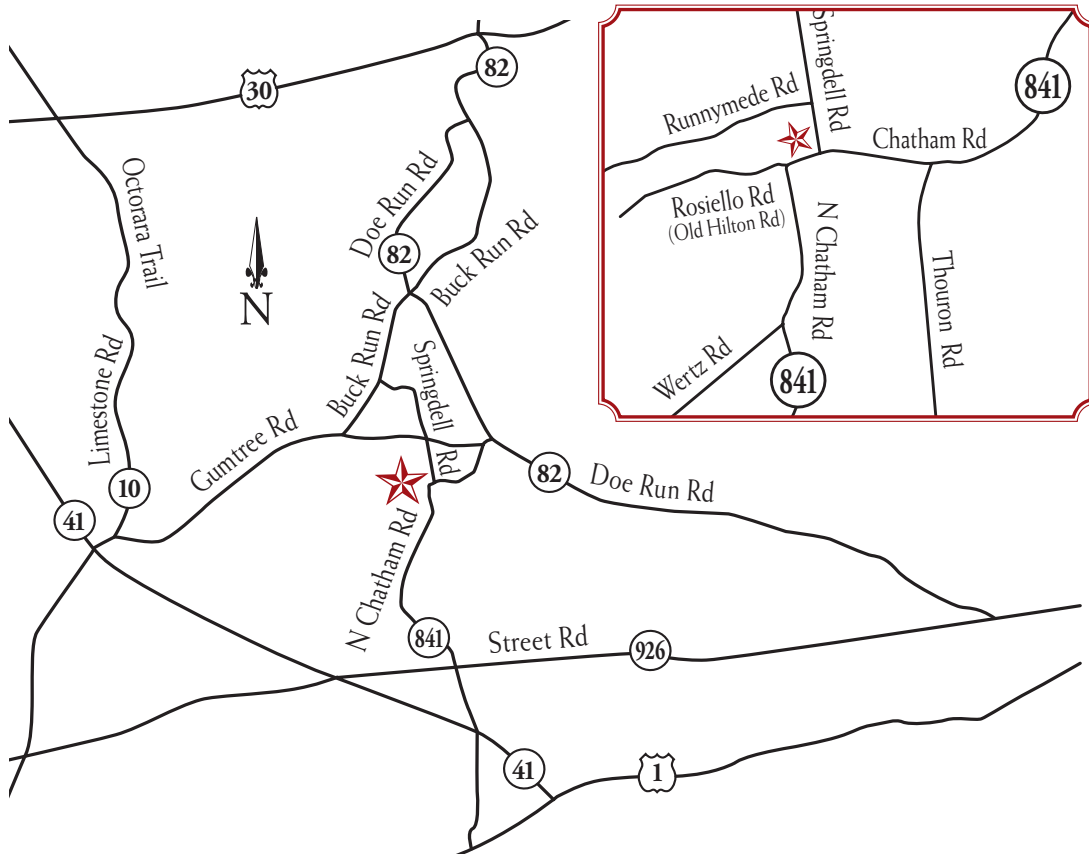

## DIRECTIONS

**FROM SOUTH & EAST** – Take Route 1 S to Exit 16 - Route 41. Follow 41 N approx. 1 mile into Chatham. At the junction of Route 841, turn right onto 841 N (Coatesville Rd). Follow 841 through the 926 junction (now 841/N. Chatham Road). Continue approx. 2 miles. The Whip Tavern is located on the left just before Springdell Rd.

**FROM NORTH & WEST** – Take Route 30 to the Coatesville Exit. Follow 82 S until it merges with Business 30/Lincoln Hwy W. Follow approx. .25 mile to Route 82/Strode Ave. Turn left onto 82 S. Continue approx. 5 miles to the junction of 841/N. Chatham Rd. Turn right onto 841 S and follow approx. 1 mile. The Whip Tavern is on the right just past Springdell Rd.

**FROM WEST CHESTER, PA** – Follow Miner St./Route 842 W approx. 3.5 miles. Follow 842 as it turns right onto S. Bridge Rd. and continue approx. 5.5 miles to the intersection of Route 82/Doe Run Rd. Follow 82 W to Route 841. Turn left onto 841 and follow approx. 1 mile. The Whip Tavern is on the right just past Springdell Rd.